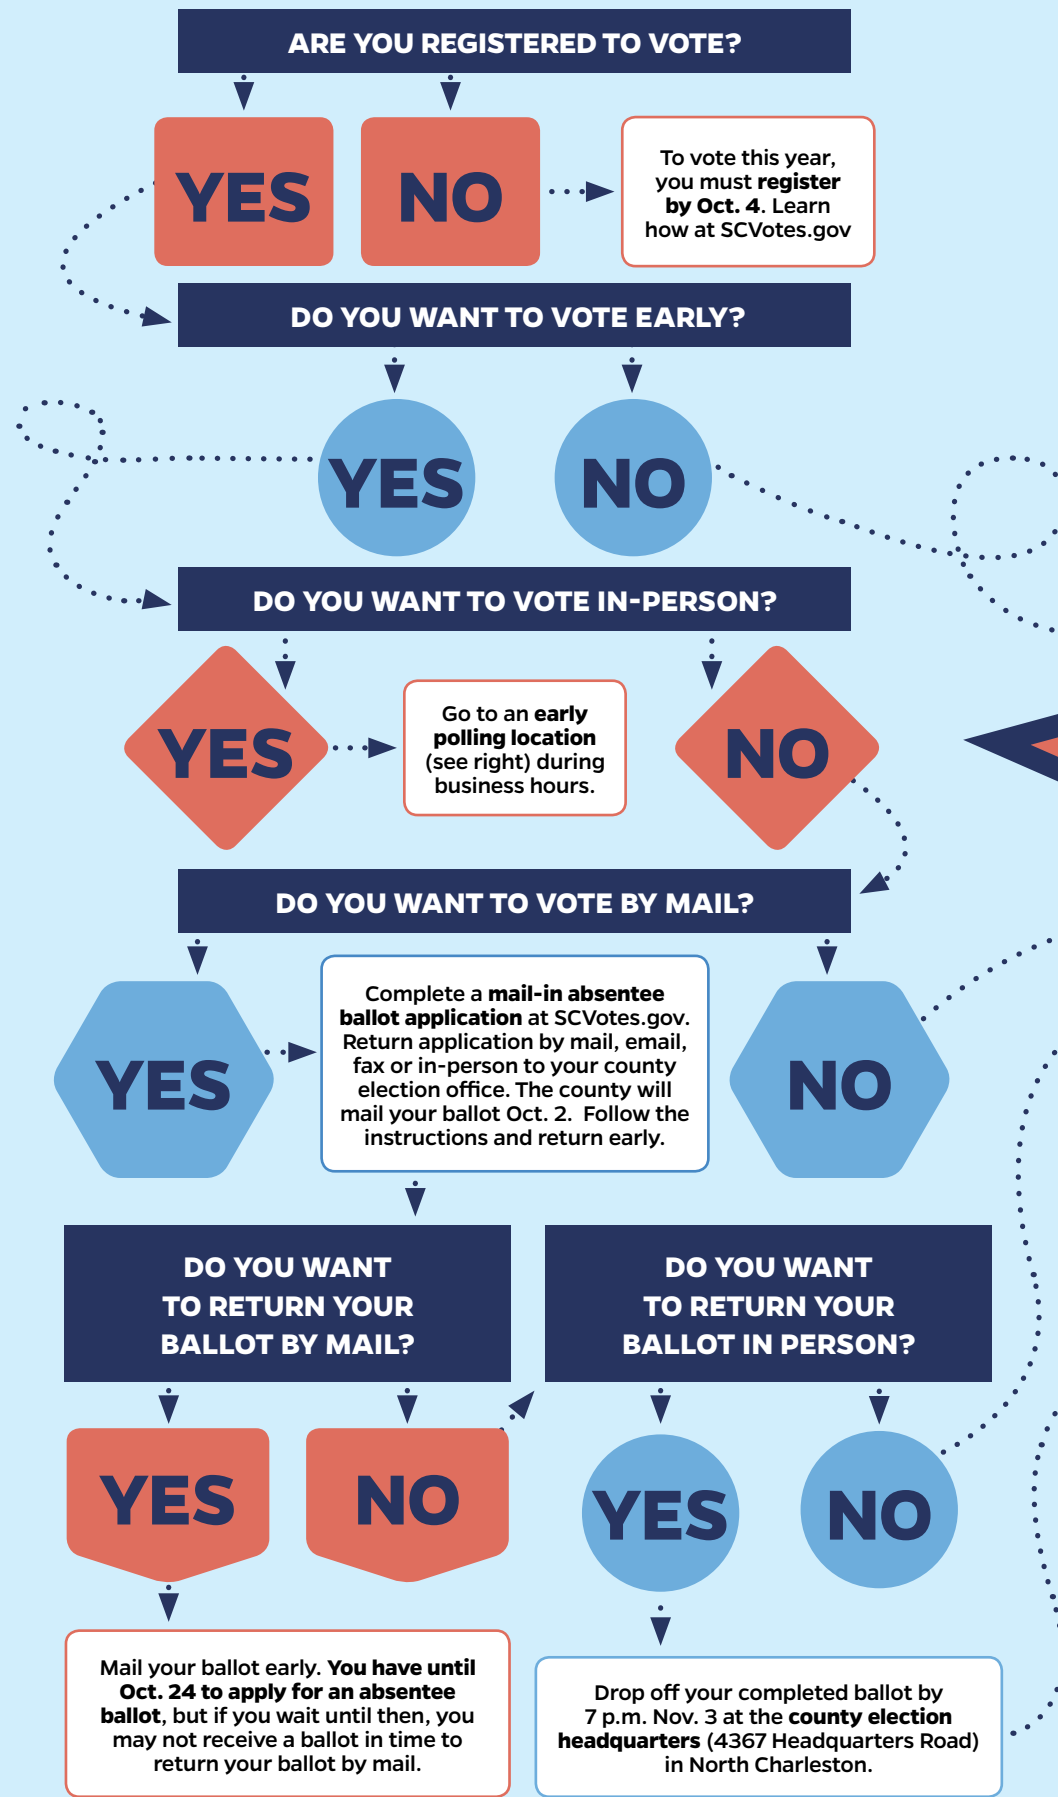

HOW TO VOTE IN 2020

start here

EARLY IN-PERSON POLLING LOCATIONS

- **NORTH CHARLESTON COLISEUM** (5001 Coliseum Drive) Oct. 5–Nov. 2
- **SEACOAST CHURCH MOUNT PLEASANT** (750 Long Point Road) Oct. 19–Nov. 2
- **SEACOAST CHURCH WEST ASHLEY** (2049 Savannah Hwy.) Oct. 19–Nov. 2
- **CHARLESTON COUNTY MAIN LIBRARY** (68 Calhoun St.) Oct. 19–Nov. 2

Vote on Election Day at your regular precinct location. Be prepared for longer-than-usual lines because of safety precautions in place for COVID-19. Find your precinct at SCVotes.gov.

ABSENTEE BALLOT DROPOFF LOCATIONS